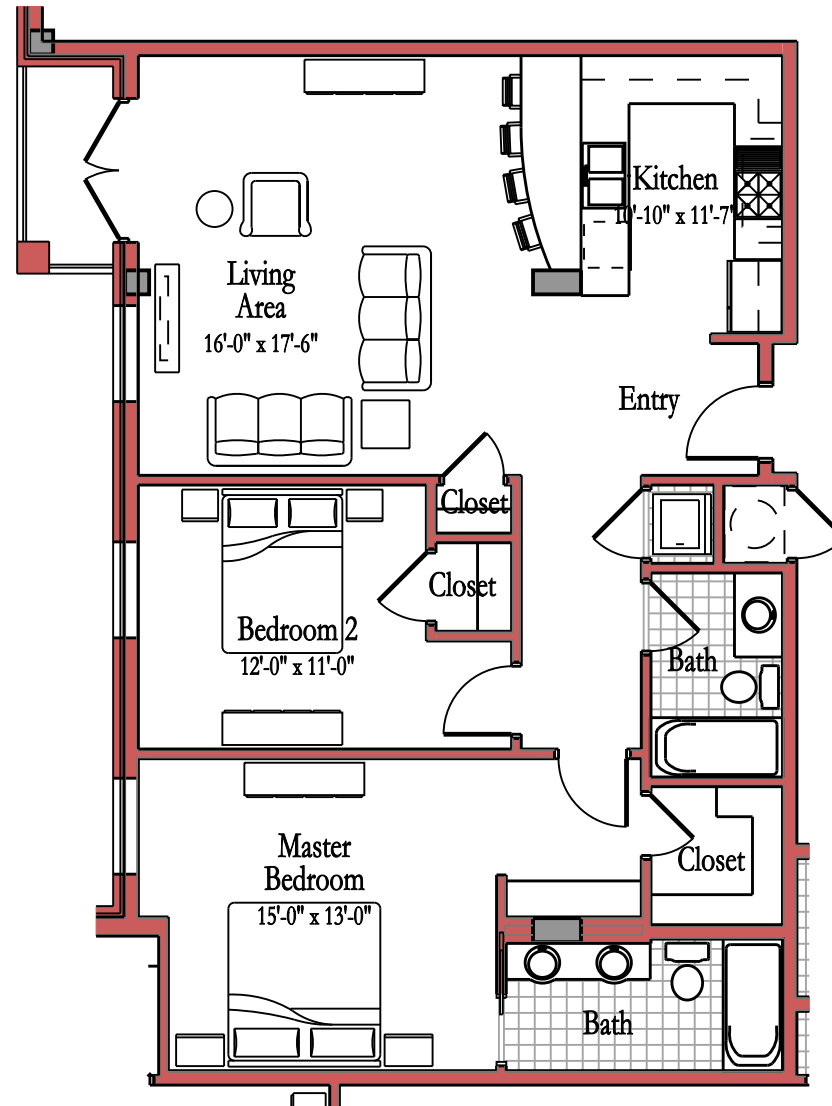

Unit "FS2"

2 Bedroom / 2 Bath
1,215 Square Feet

Standard Unit Features:

Optional Upgrade Features:

Building "FS" Key Plan

PRELIMINARY-NOT FOR CONSTRUCTION