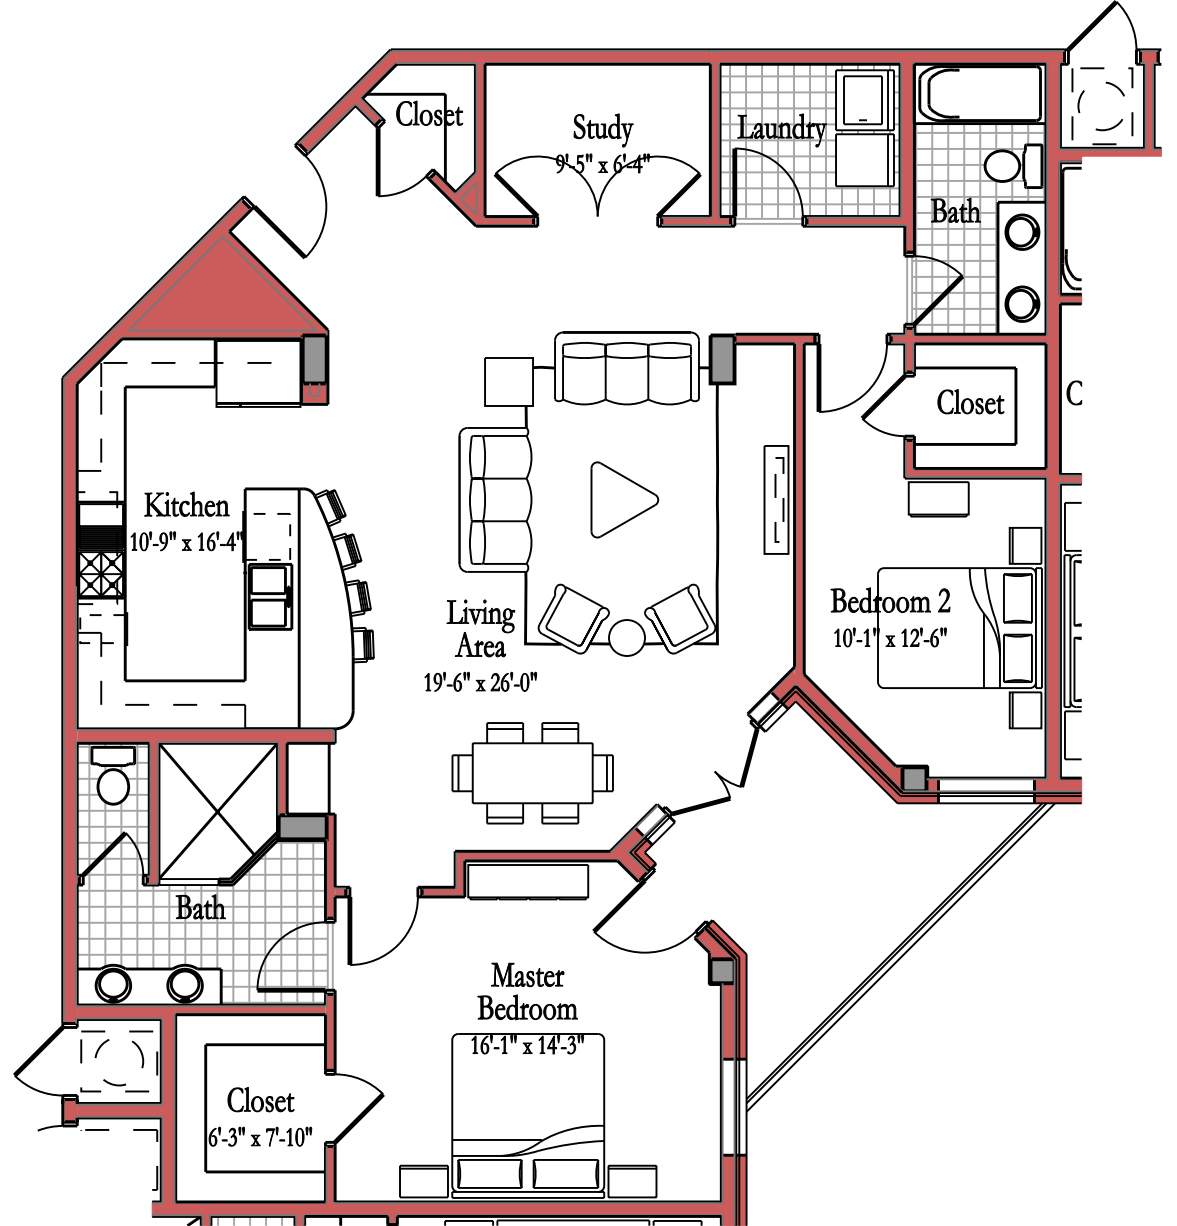

Building "FS" Key Plan

Unit "FS4"  
 2 Bedroom / 2 Bath  
 1,651 Square Feet

Standard Unit Features:

Optional Upgrade Features: