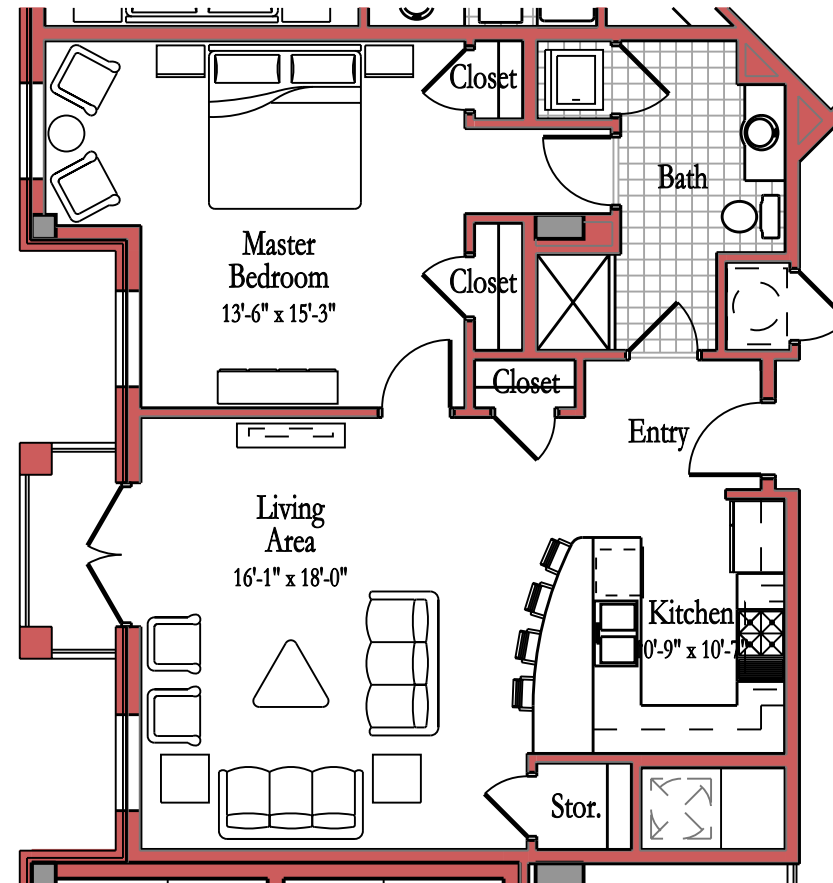

Unit "FS5"

1 Bedroom / 1 Bath
984 Square Feet

Standard Unit Features:

Optional Upgrade Features:

Building "FS" Key Plan

PRELIMINARY-NOT FOR CONSTRUCTION